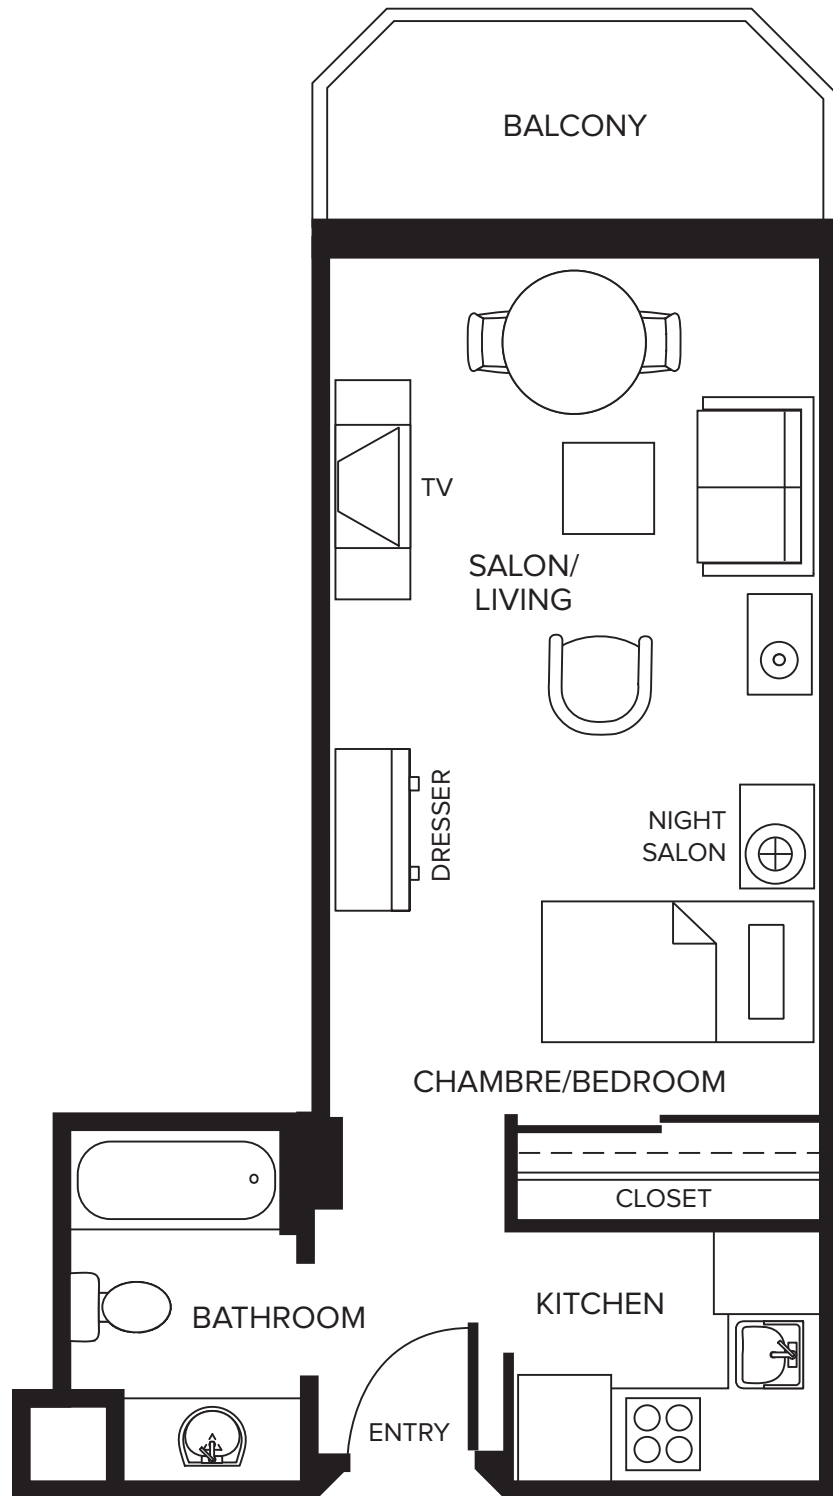

SAMPLE
Studio

INDEPENDENT LIVING

585 SQ.FT.

MANOIR
DE CASSON

SAMPLE Studio

INDEPENDENT LIVING

375 - 500 SQ.FT.

SAMPLE 2 Bedroom

INDEPENDENT LIVING

1,021 SQ.FT.

MANOIR
DE CASSON

SAMPLE
1 Bedroom

INDEPENDENT LIVING

705 SQ.FT.

MANOIR
DE CASSON