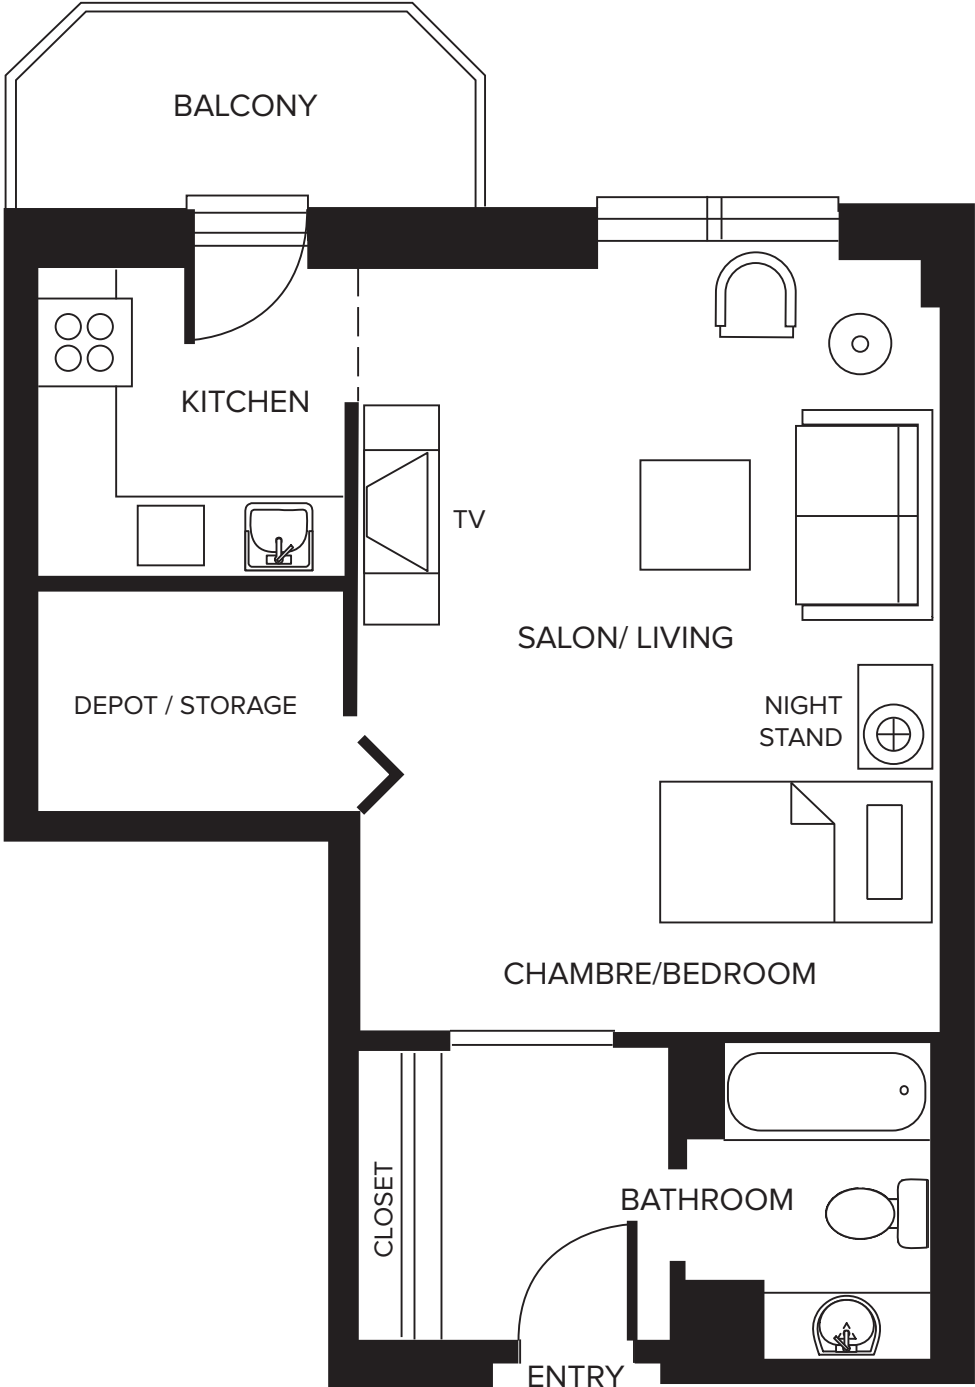

SAMPLE
Studio

INDEPENDENT LIVING

585 SQ.FT.

MANOIR
DE CASSON

SAMPLE Studio

INDEPENDENT LIVING

375 - 500 SQ.FT.

SAMPLE 2 Bedroom

INDEPENDENT LIVING

1,021 SQ.FT.

MANOIR
DE CASSON

SAMPLE
1 Bedroom

INDEPENDENT LIVING

705 SQ.FT.

MANOIR
DE CASSON