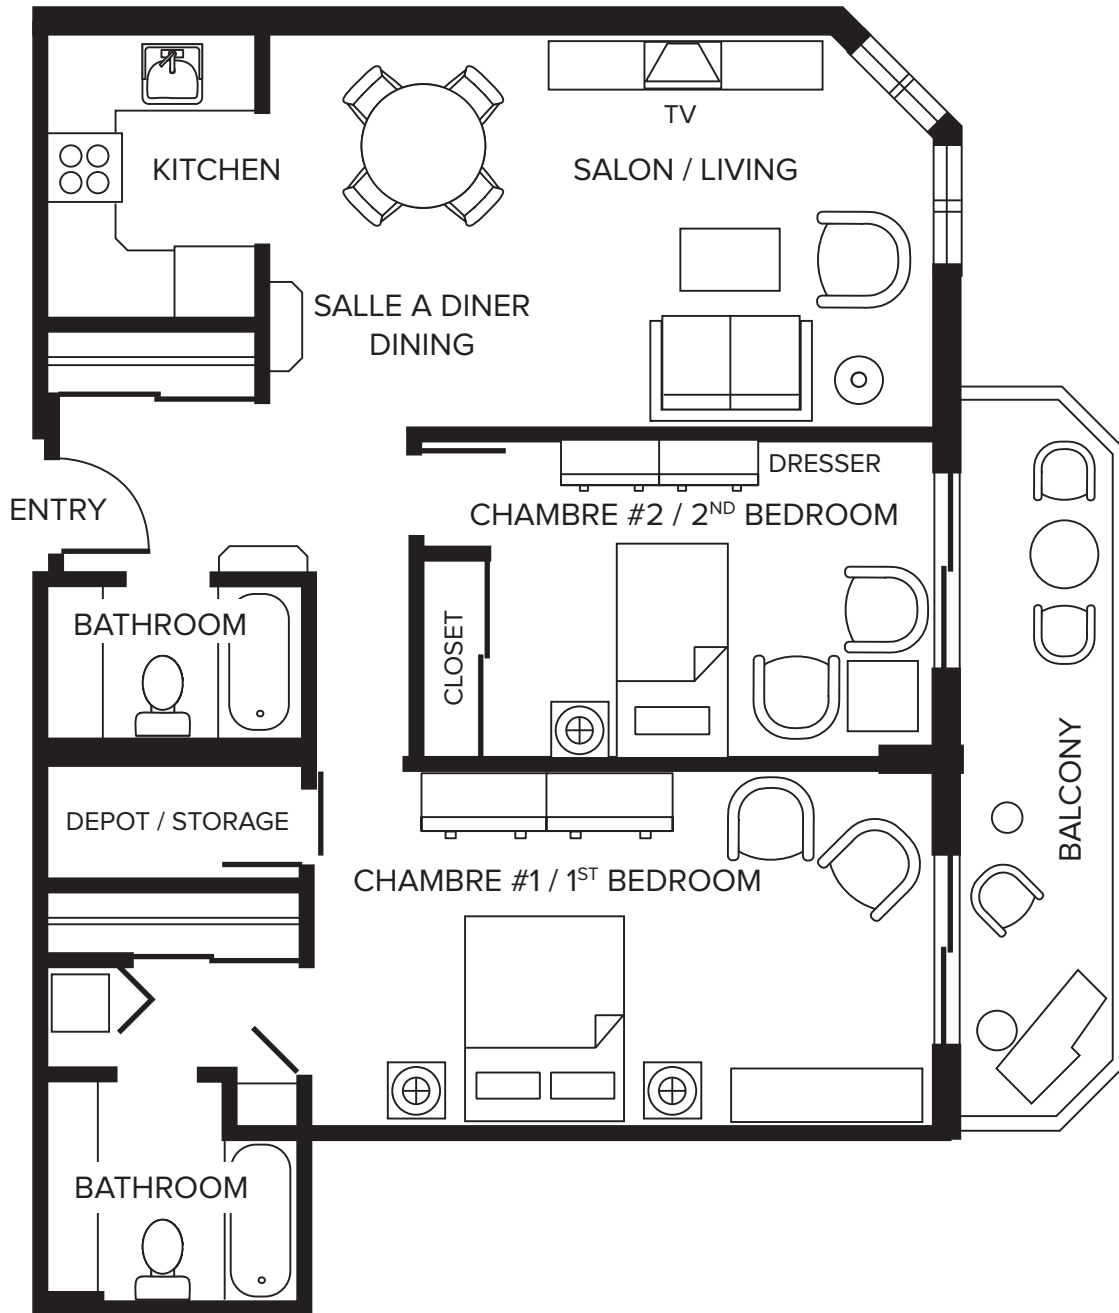

SAMPLE
Studio

INDEPENDENT LIVING

585 SQ.FT.

MANOIR
DE CASSON

SAMPLE Studio

INDEPENDENT LIVING

375 - 500 SQ.FT.

SAMPLE 2 Bedroom

INDEPENDENT LIVING

1,021 SQ.FT.

MANOIR
DE CASSON

SAMPLE
1 Bedroom

INDEPENDENT LIVING

705 SQ.FT.

MANOIR
DE CASSON