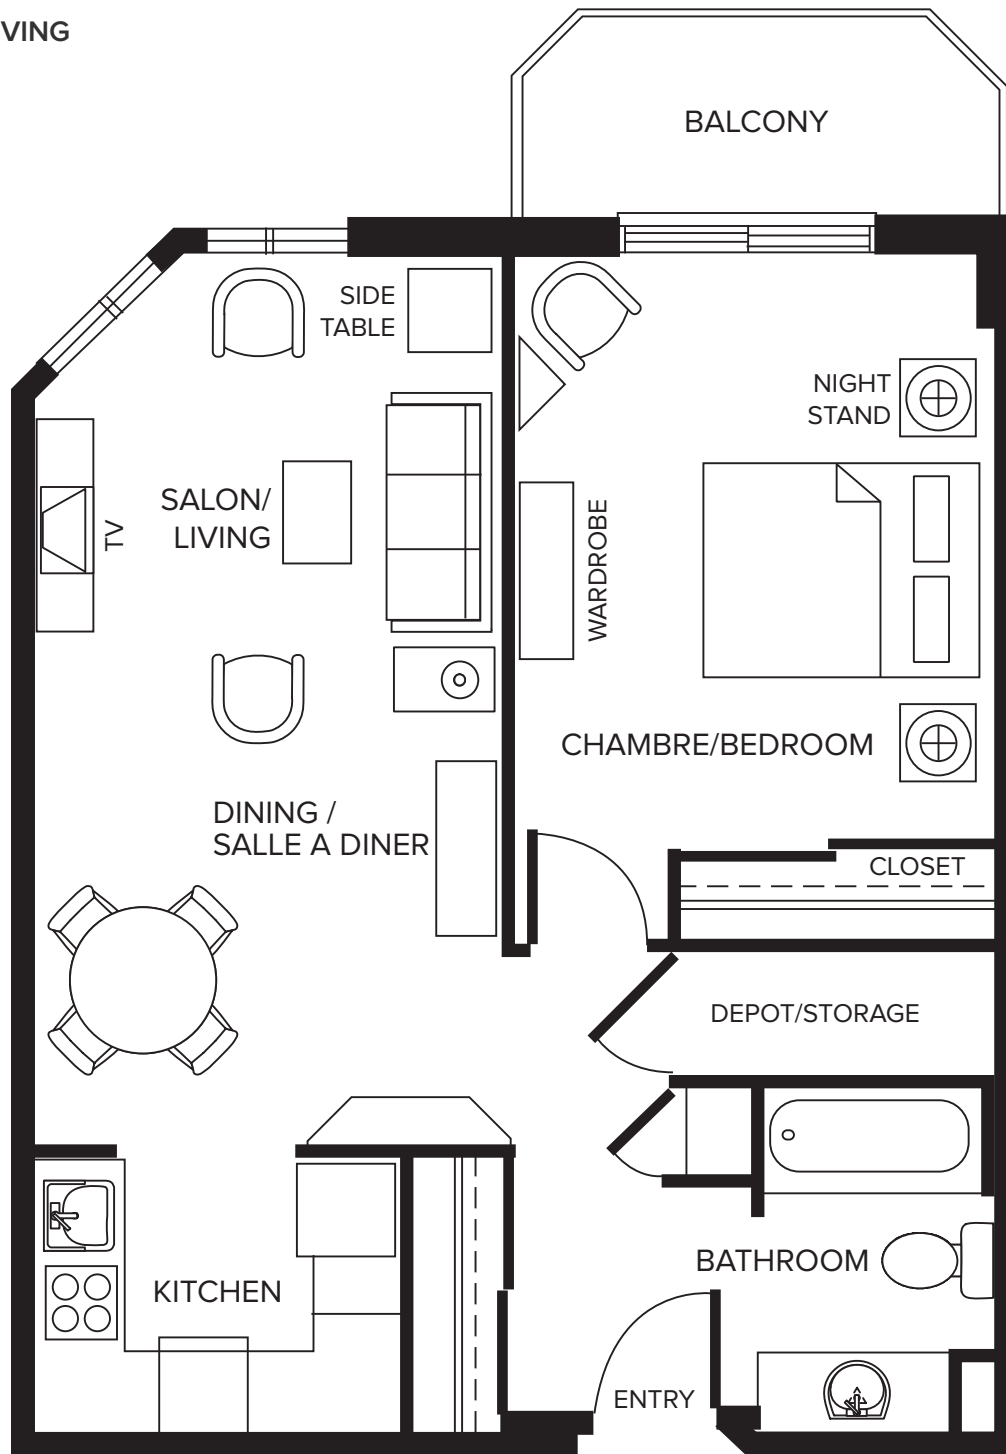

SAMPLE
Studio

INDEPENDENT LIVING

585 SQ.FT.

MANOIR
DE CASSON

SAMPLE Studio

INDEPENDENT LIVING

375 - 500 SQ.FT.

SAMPLE 2 Bedroom

INDEPENDENT LIVING

1,021 SQ.FT.

MANOIR
DE CASSON

SAMPLE
1 Bedroom

INDEPENDENT LIVING

705 SQ.FT.

MANOIR
DE CASSON